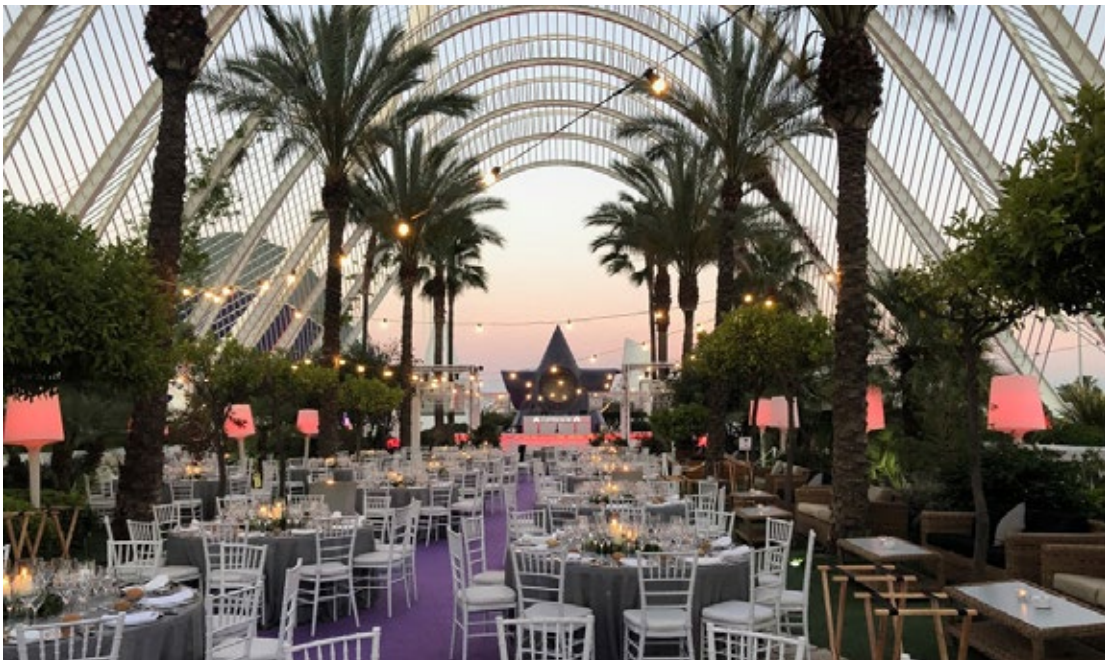

GRUPO
SALAMANDRA

SMD

SALAMANDRA
TORRE
MEMBER

ESPACIOS
EVENTOS GRUPO SALAMANDRA

www.eventosgruposalamandra.com

A vibrant outdoor event, possibly a wedding or gala, featuring a purple carpet. The scene is filled with palm trees and a large, white, arched structure in the background. People are dressed in formal attire, and the atmosphere is bright and festive. The text "Over 25 years of experience" is overlaid on the image.

They have already trusted us to host their
events in our spaces.

TERRAZA L'UMBRACLE

In the heart of La ciudad de las Artes y las Ciencias,
it has become the reference venue
for the great events that the city hosts.

SMD

DESPERADOS

DESPERADOS

CIUDAD DE LAS ARTES Y DE LAS CIENCIAS

Terraza L'Umbracle is a 4.000m² garden that recreates an atmosphere full of charm under the moon light. It's ideal for all types of events require a unique and elegant space.

MYA

A contemporary design space.
which is integrated into The City of Arts and Sciences and it's
communicated with Terraza L'Umbracle and MYA Beat.

CIUDAD DE LAS ARTES Y DE LAS CIENCIAS

A contemporary design space with an open plan layout, with three ambients and a large technical equipment, which allow great versatility to host events of all kinds.