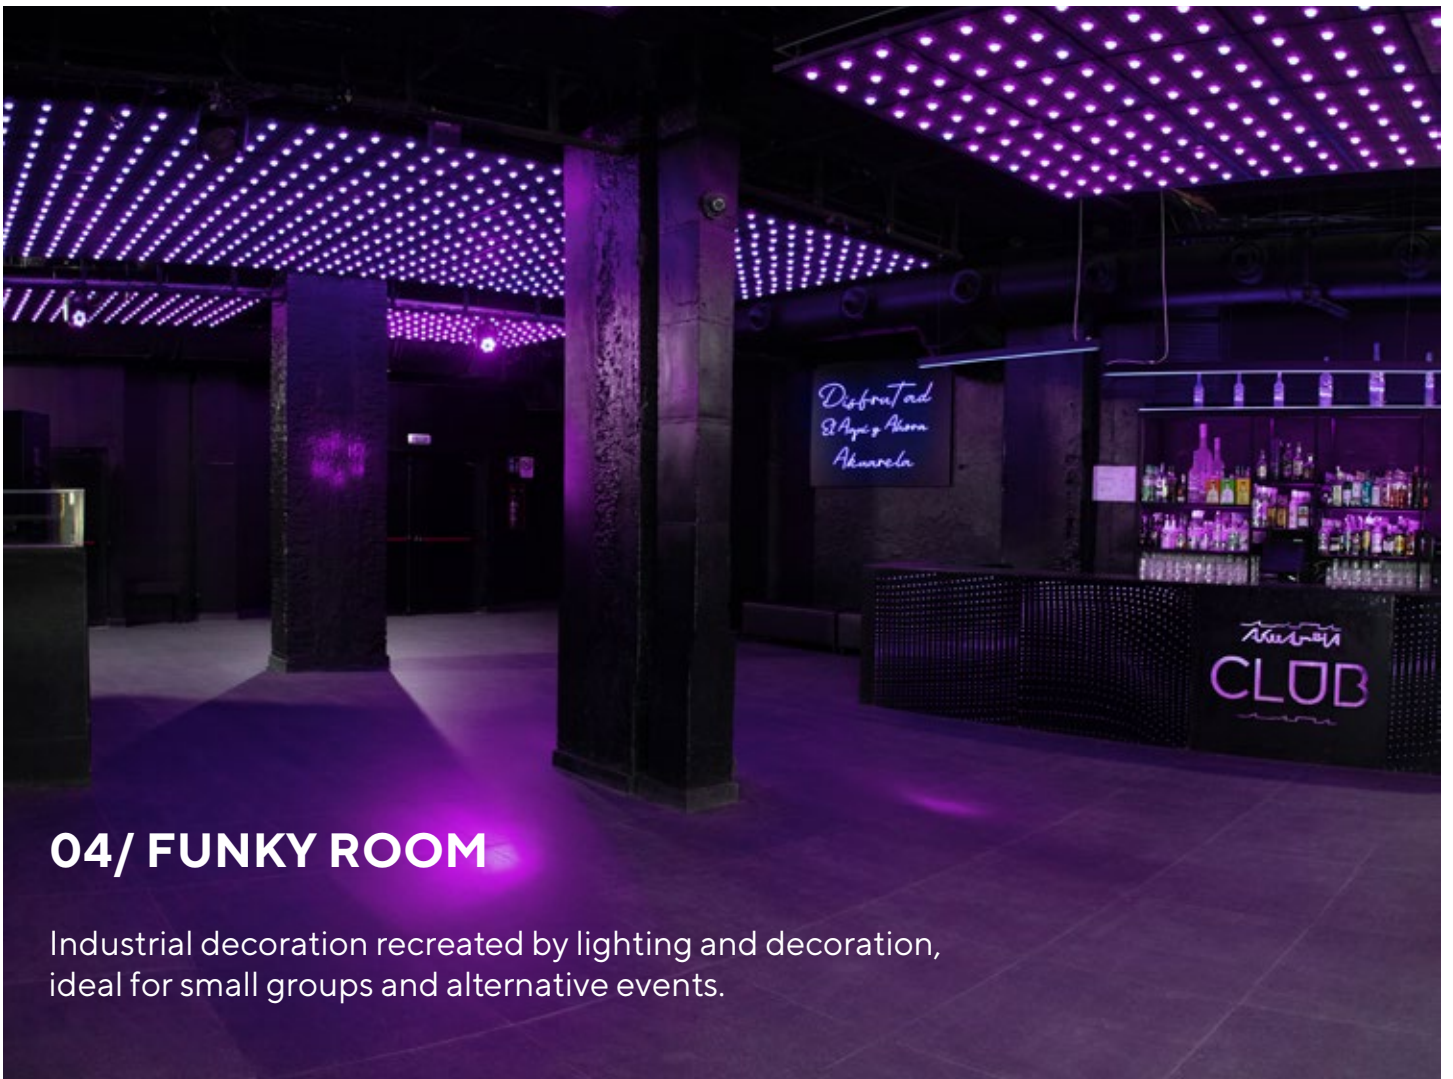

03/ BOX ROOM

An elegant, spacious space with access to the Main terrace and smart lighting.

04/ FUNKY ROOM

Industrial decoration recreated by lighting and decoration, ideal for small groups and alternative events.