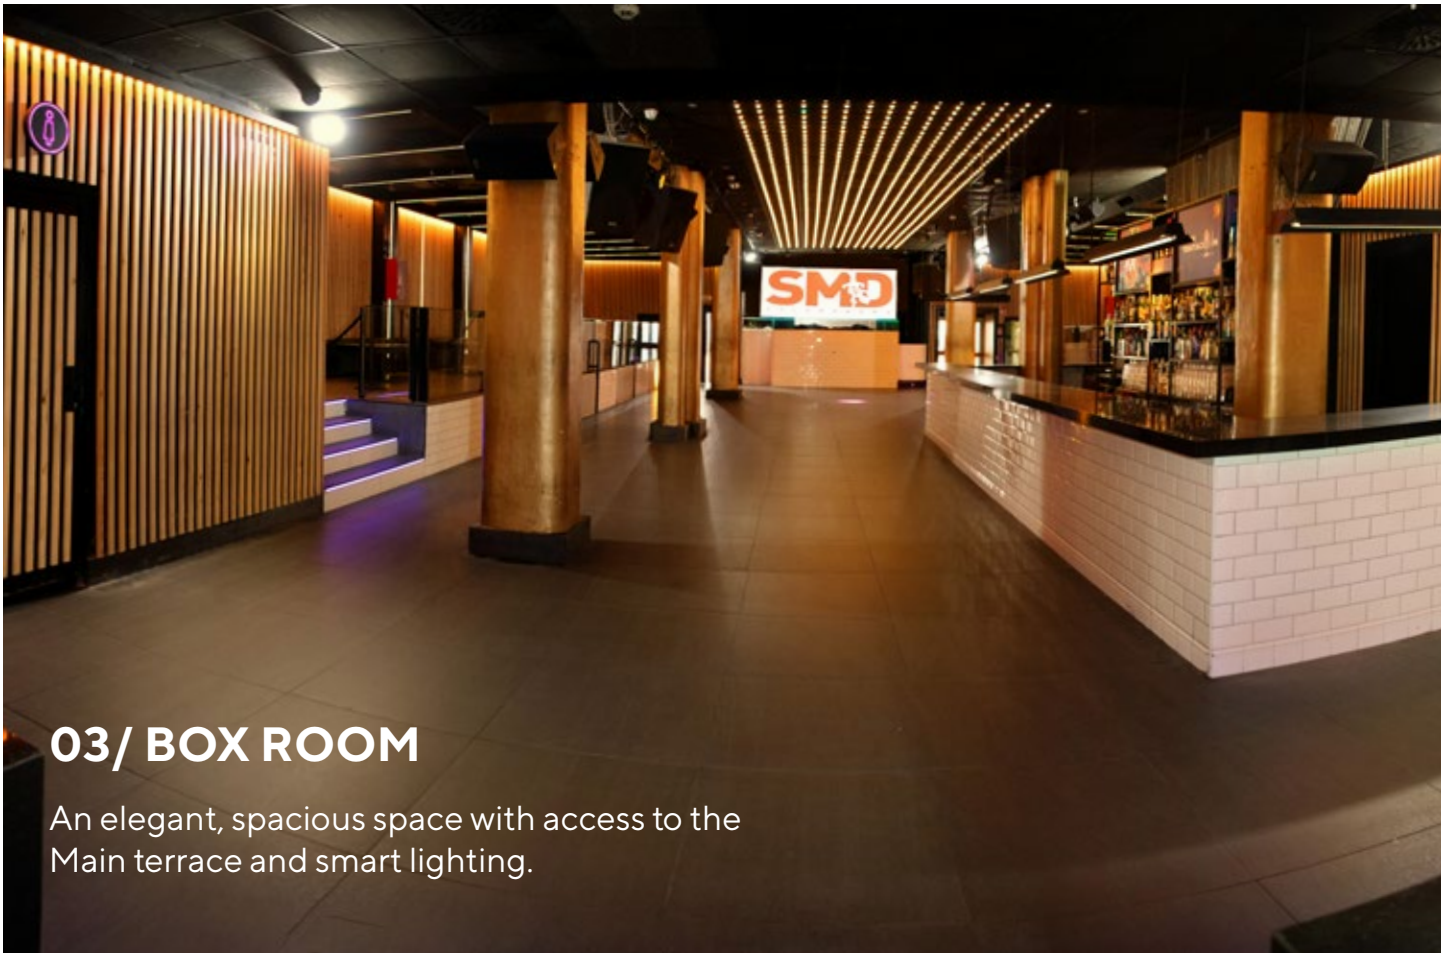

TERRACE - MAIN ROOM - BOX ROOM - FUNKY ROOM

01/ TERRACE

LA MALVARROSA BEACH

Emblematic venue with more than a hundred years of history and equipped with a large technical equipment and a decoration that transports you to another era.

Distributed in a terrace and 3 indoor rooms that enable it to host large events and to be able to develop different actions.

Akuareña
Playa

- Located in Malvarrosa Beach.
- Annex Public parking.
- 3 indoor rooms and a large terrace.
- Audiovisual technical equipment set-up.
- Smart lighting control systems.
- Screens in all rooms.
- VIP areas available for large groups.

03/ BOX ROOM

An elegant, spacious space with access to the Main terrace and smart lighting.

04/ FUNKY ROOM

Industrial decoration recreated by lighting and decoration, ideal for small groups and alternative events.